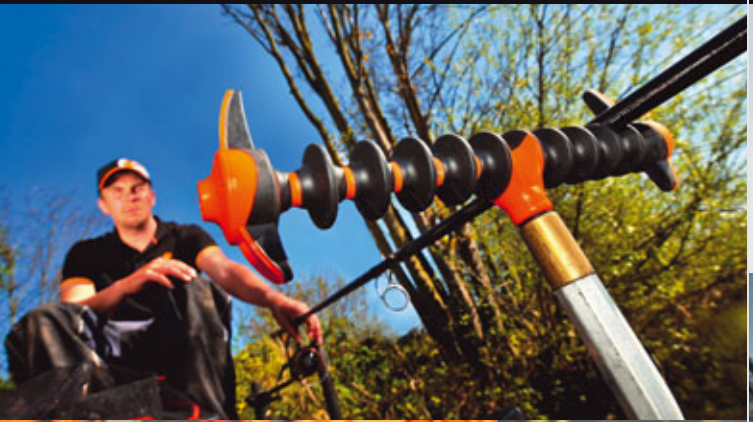

...and still winning awards!

Delkim D-10 Plus THE award winning bite alarm. It's in our DNA.

GoPro

INTRODUCING:
Karma

GoPro | **KARMA**

GoPro App
Control. View. Share.

RETHINK TECHNOLOGY
RADAR D53 BITE DETECTION SYSTEM